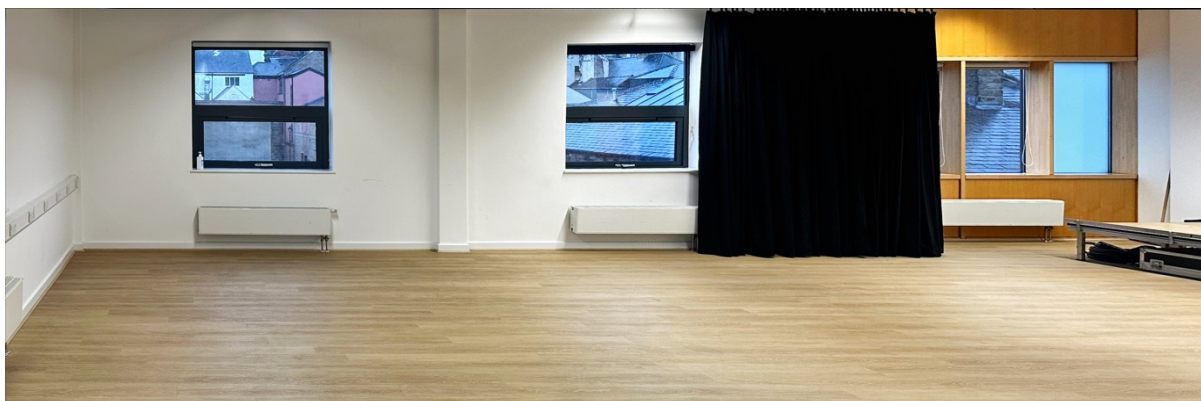

Creation Room – First Floor